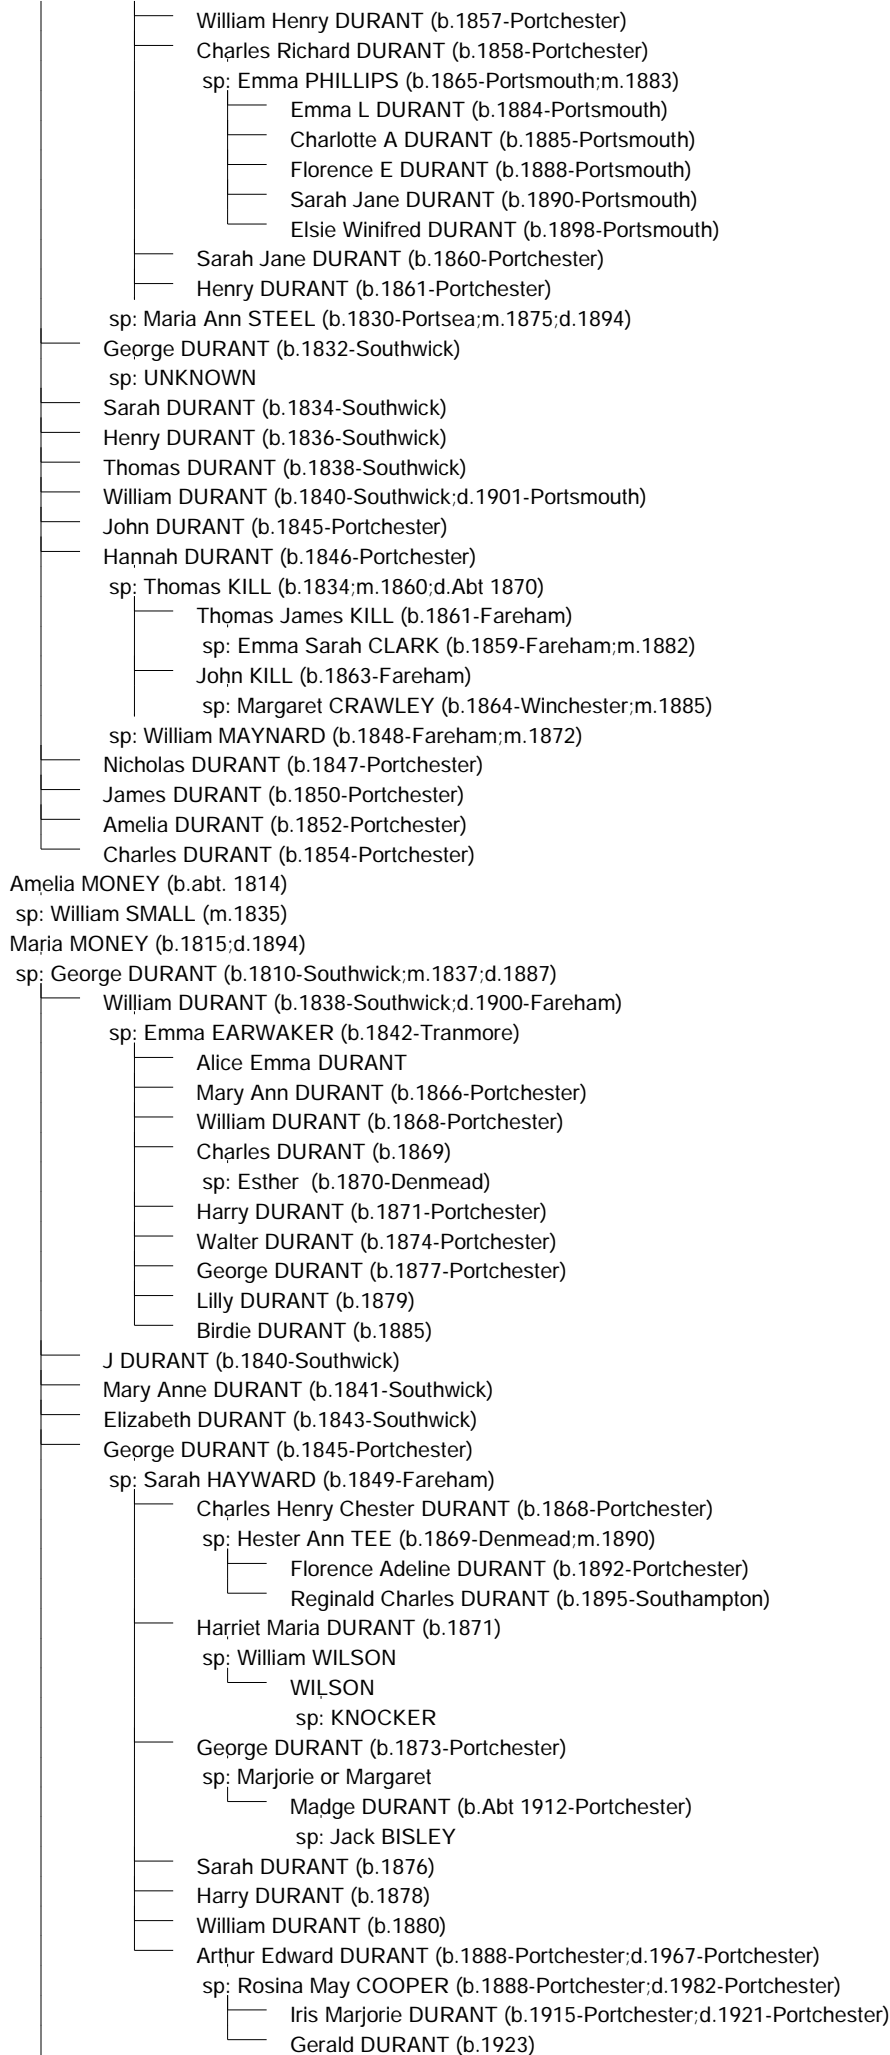

Harriet LUTMAN (b.1793-Soberton)

sp: William MESSUM (m.1823)

Harriet MESSUM (b.1827-Soberton)

Peter MESSUM (b.1829)

William MESSUM (b.1823;d.1835)

James MESSUM (b.1836)

sp: Mary DORA

Harry James MESSUM (b.1868)

Descendants of Lutman, Faithfull, Pearce, Randall and other Ancestors

Descendants of Lutman, Faithfull, Pearce, Randall and other Ancestors

Descendants of Lutman, Faithfull, Pearce, Randall and other Ancestors

Descendants of Lutman, Faithfull, Pearce, Randall and other Ancestors

Descendants of Lutman, Faithfull, Pearce, Randall and other Ancestors