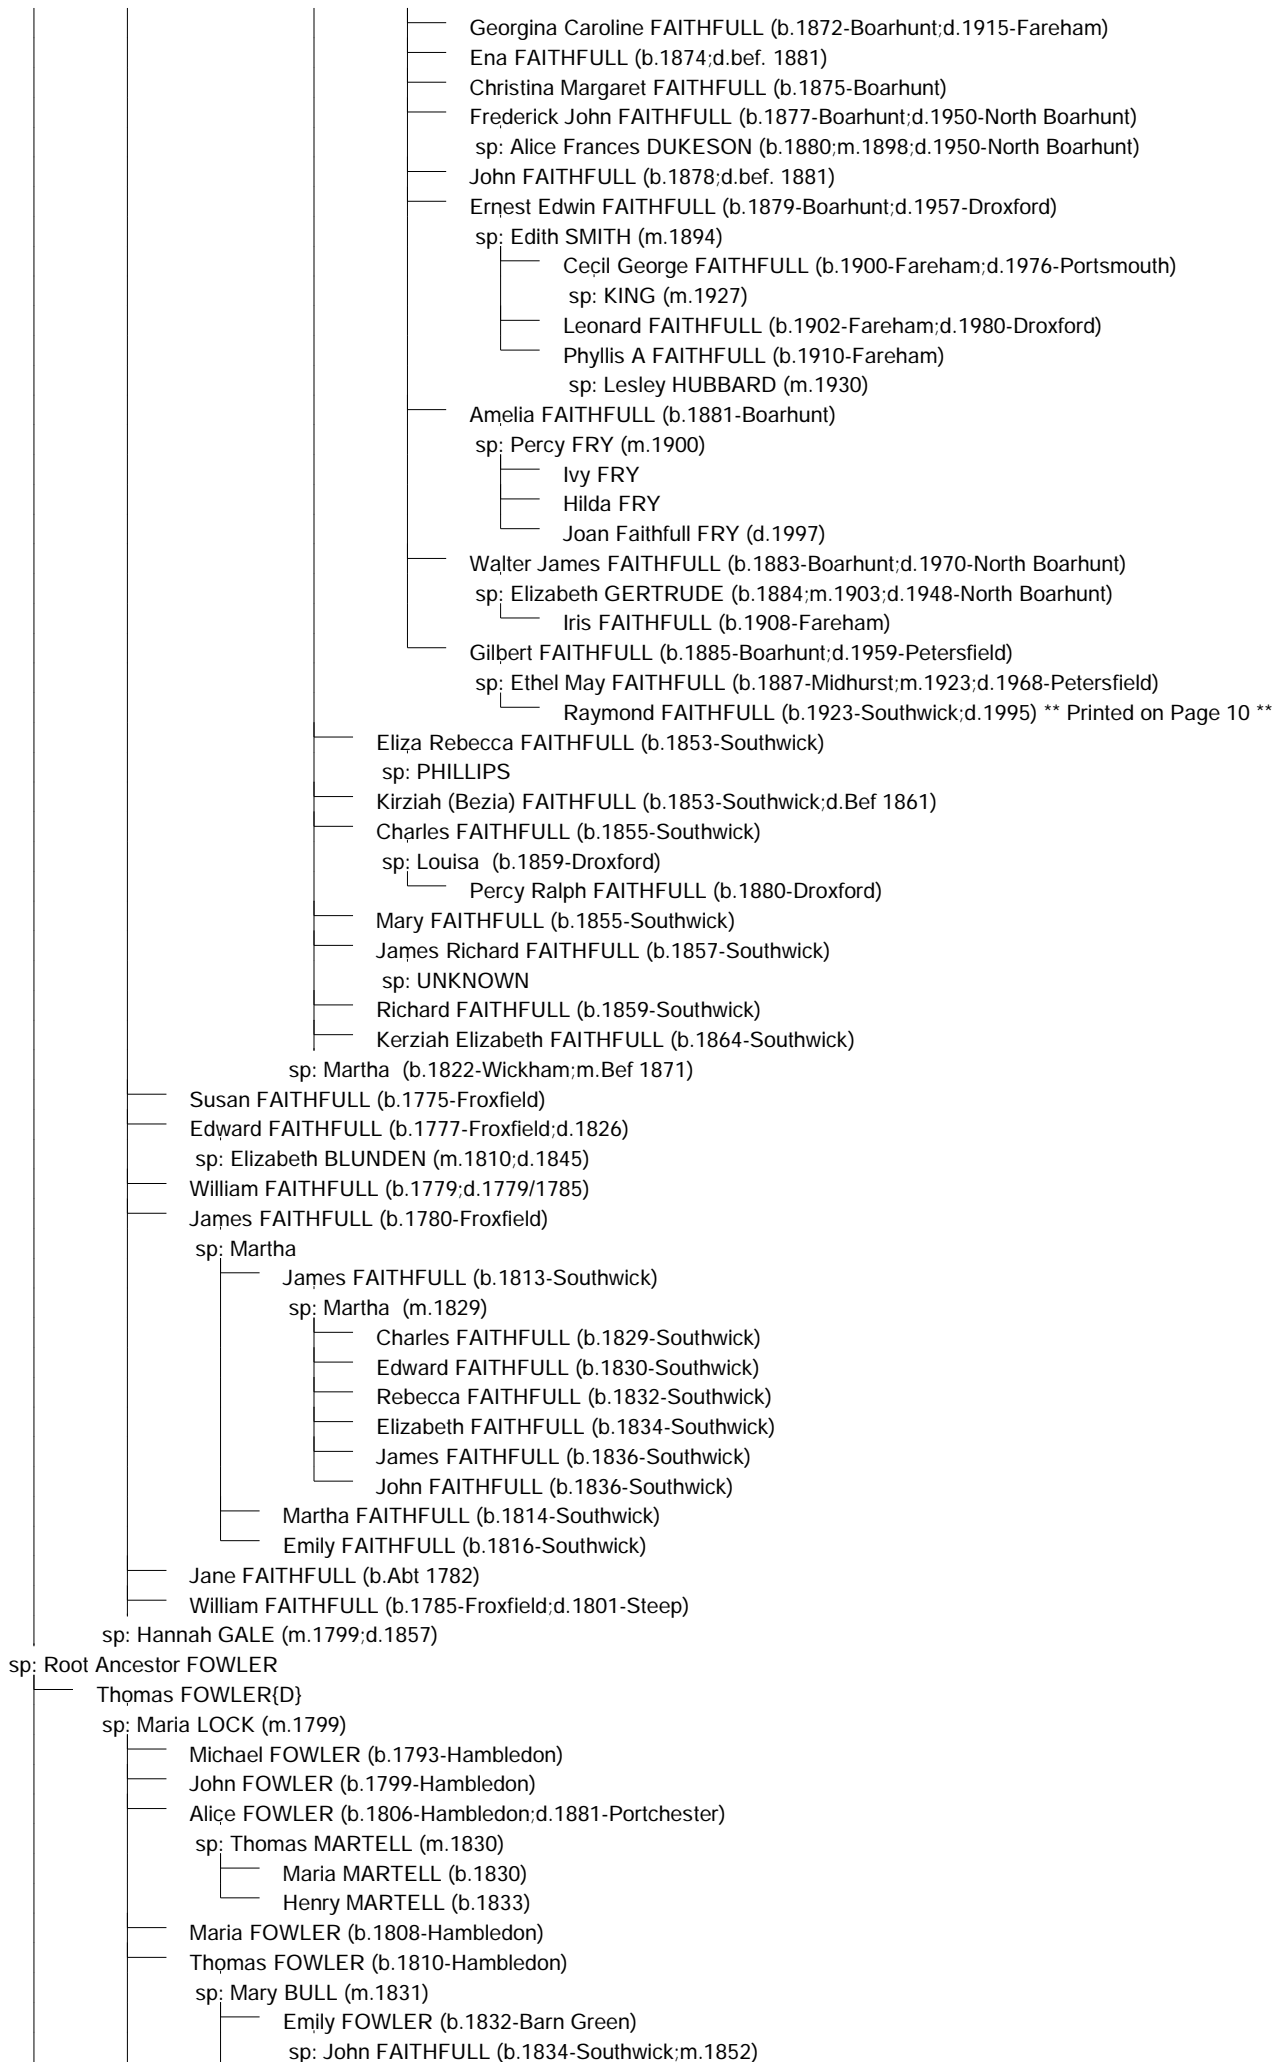

sp: Samuel HOUGHTON (b.1820-Boarhunt,Hants;d.1899-Pinkerton's Corner,Ontario.)

Jane HOUGHTON (b.1840-Boarhunt,Hants;d.1920)

sp: Abraham Chapman MONEY (b.1839-Boarhunt,Hants;m.1860;d.1920-Barrie,Ontario)

Descendants of Lutman, Faithfull, Pearce, Randall and other Ancestors

Descendants of Lutman, Faithfull, Pearce, Randall and other Ancestors

Descendants of Lutman, Faithfull, Pearce, Randall and other Ancestors