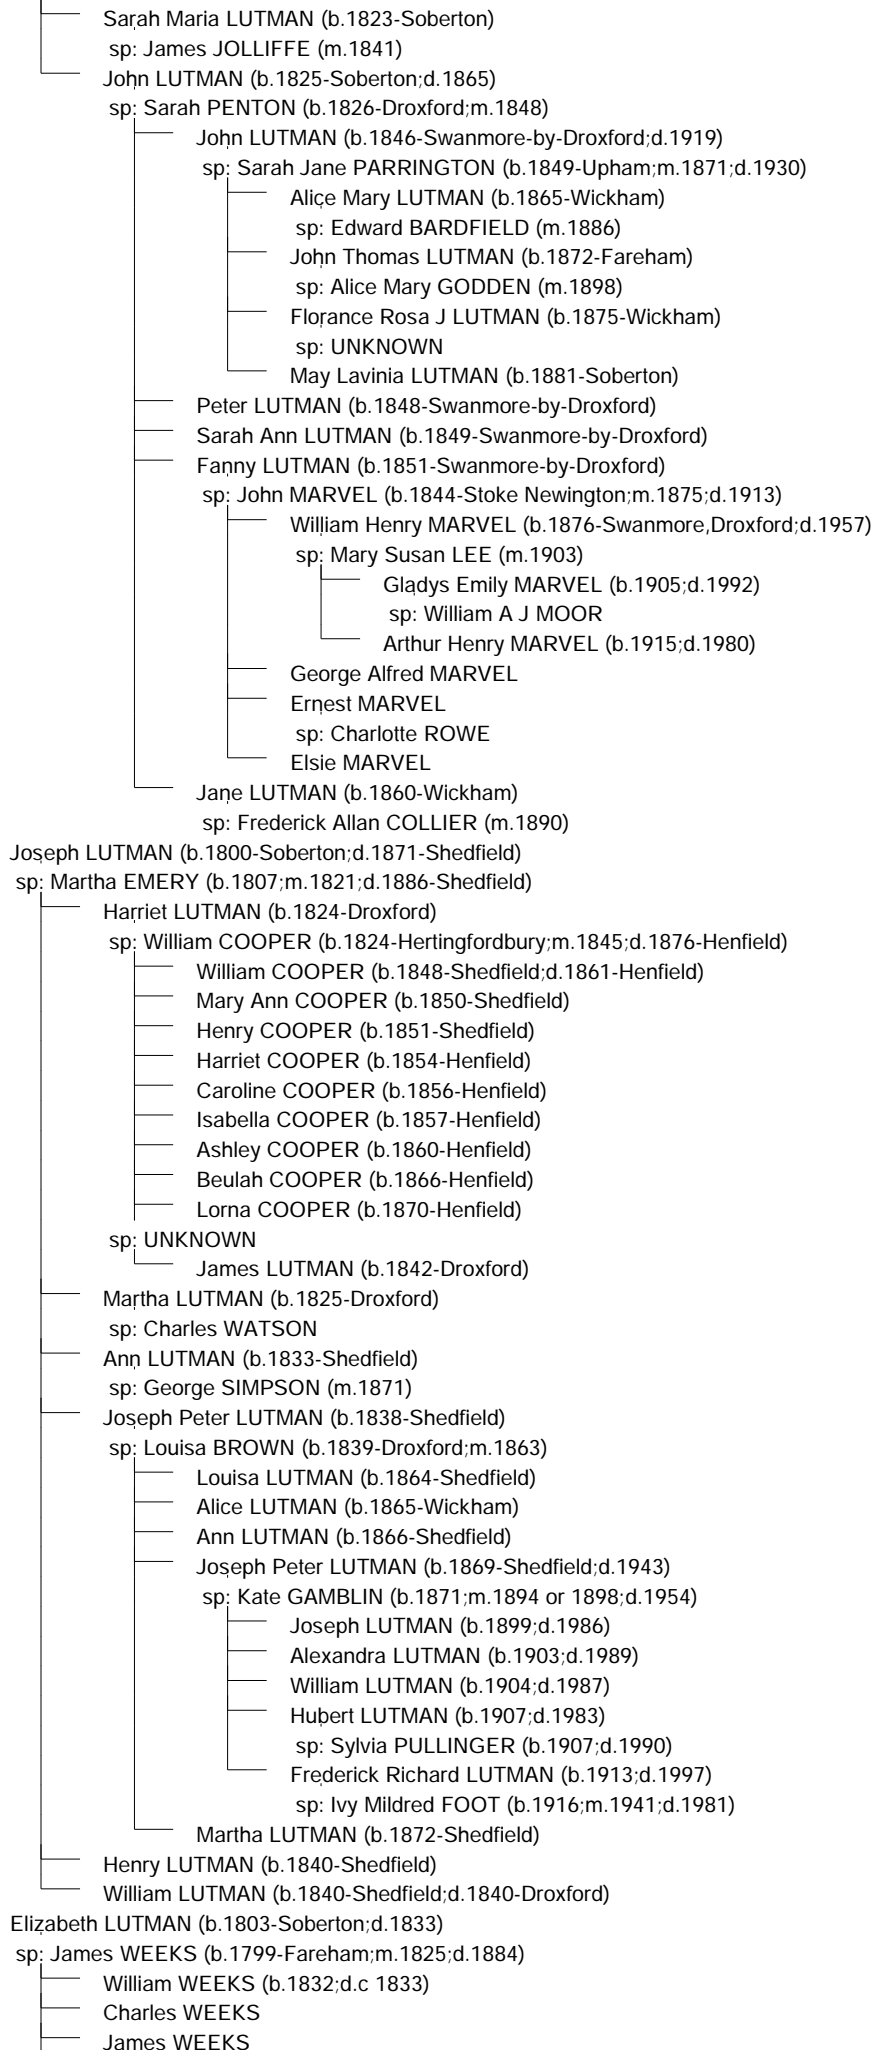

Descendants of Lutman, Faithfull, Pearce, Randall and other Ancestors