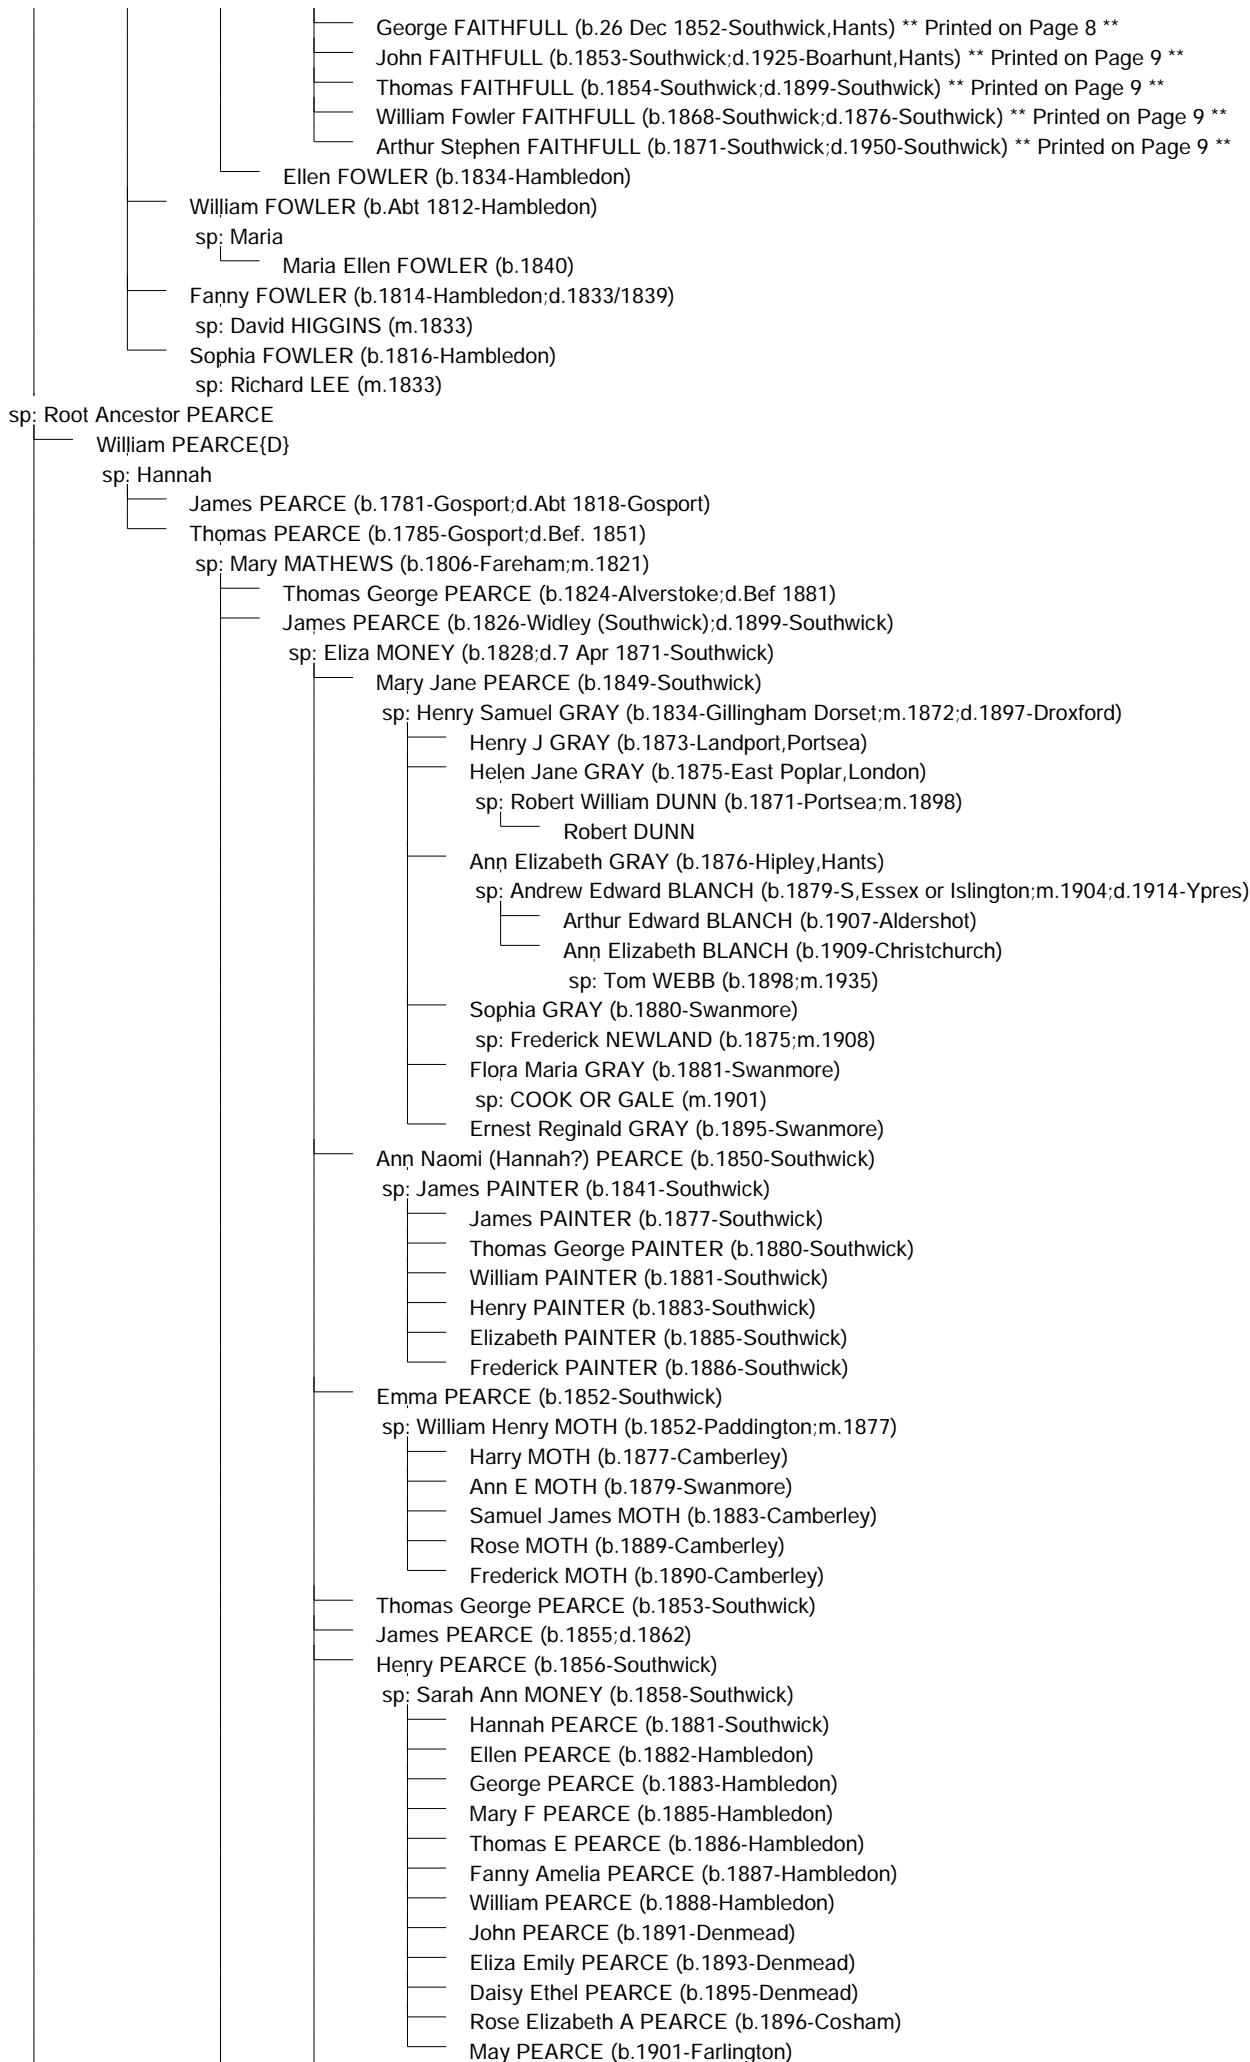

Harriet LUTMAN (b.1793-Soberton)

sp: William MESSUM (m.1823)

Harriet MESSUM (b.1827-Soberton)

Peter MESSUM (b.1829)

William MESSUM (b.1823;d.1835)

James MESSUM (b.1836)

sp: Mary DORA

Harry James MESSUM (b.1868)

Descendants of Lutman, Faithfull, Pearce, Randall and other Ancestors

Descendants of Lutman, Faithfull, Pearce, Randall and other Ancestors

Descendants of Lutman, Faithfull, Pearce, Randall and other Ancestors